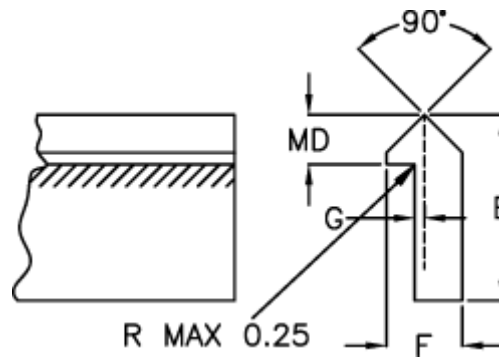

Data Sheet

Article number: 055922000

Description: Single edge track TS2SS 2000mm

Measures

E = 15.87

F = 6.35

G = 0.78

Kg/m = 0.509

MD(T) = 4.75